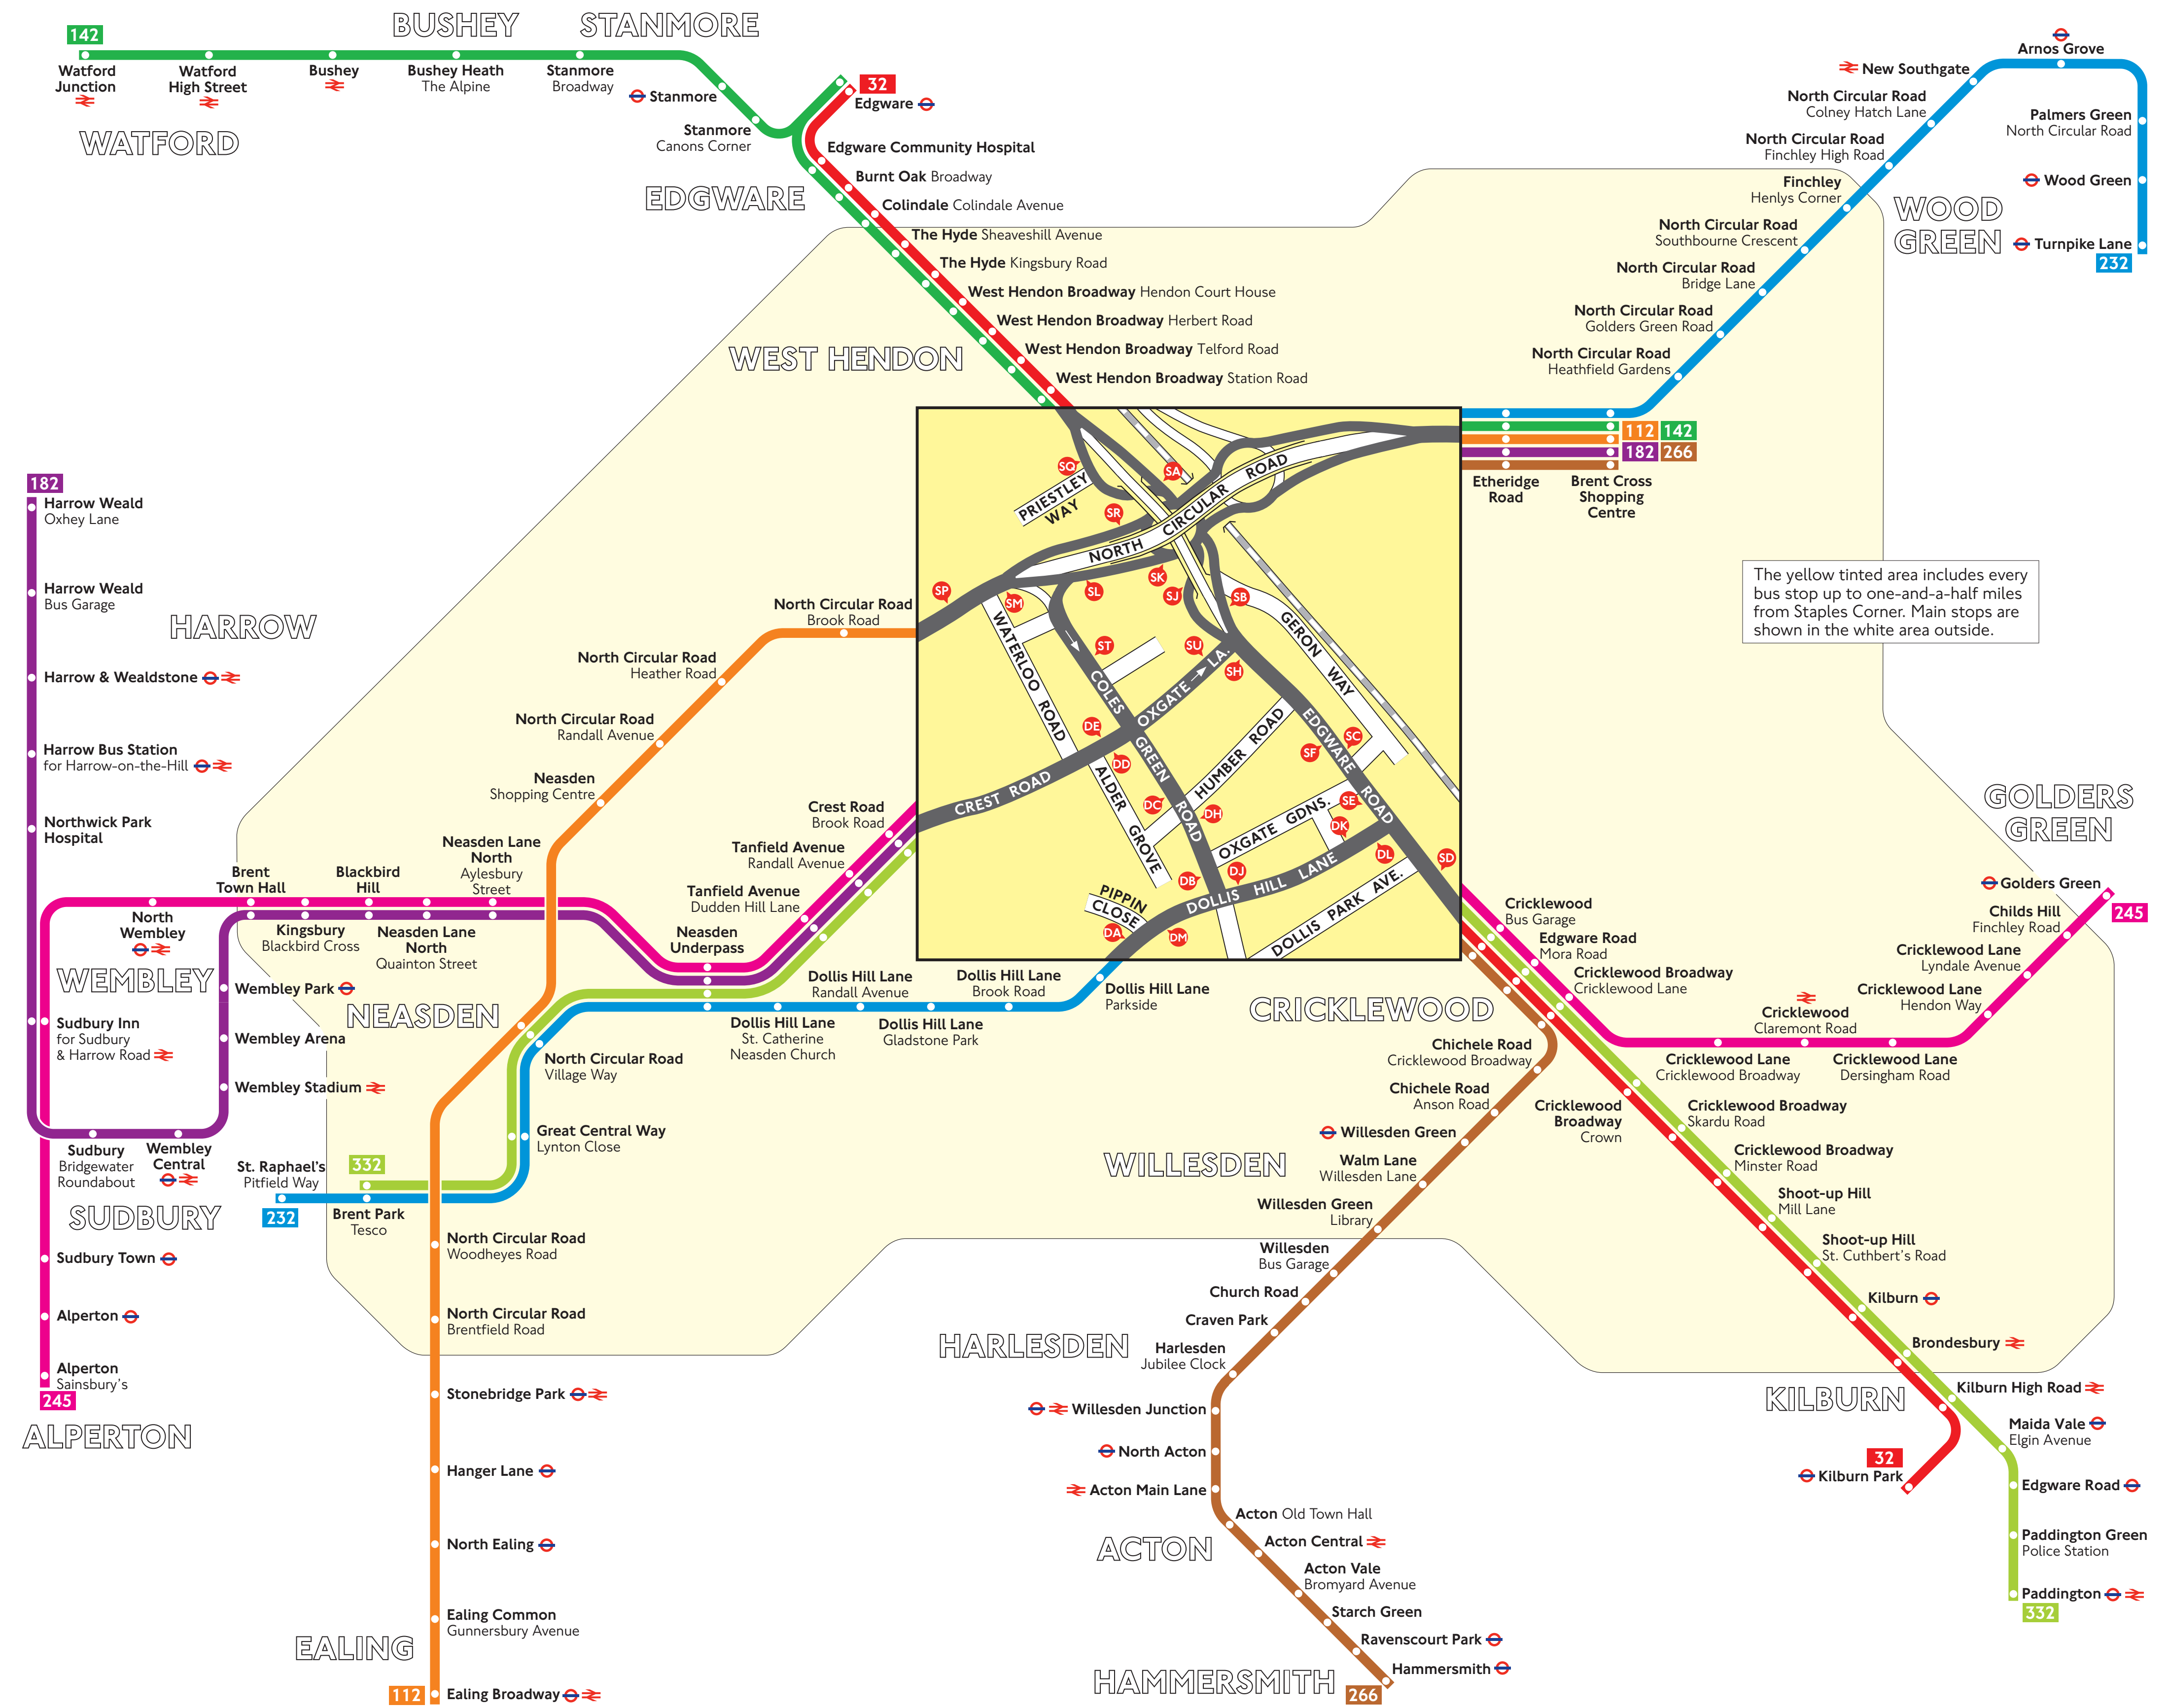

Buses from Staples Corner

Key

- 32 Day buses in black
- N16 Night buses in blue
- Connections with Underground
- Connections with National Rail
- Three journeys on Thursdays only

Red discs show the bus stop you need for your chosen bus service. The disc appears on the top of the bus stop in the street (see map of town centre in centre of diagram).

Route finder

Day buses including 24-hour services

Night buses

Other buses

Destination finder

Destination